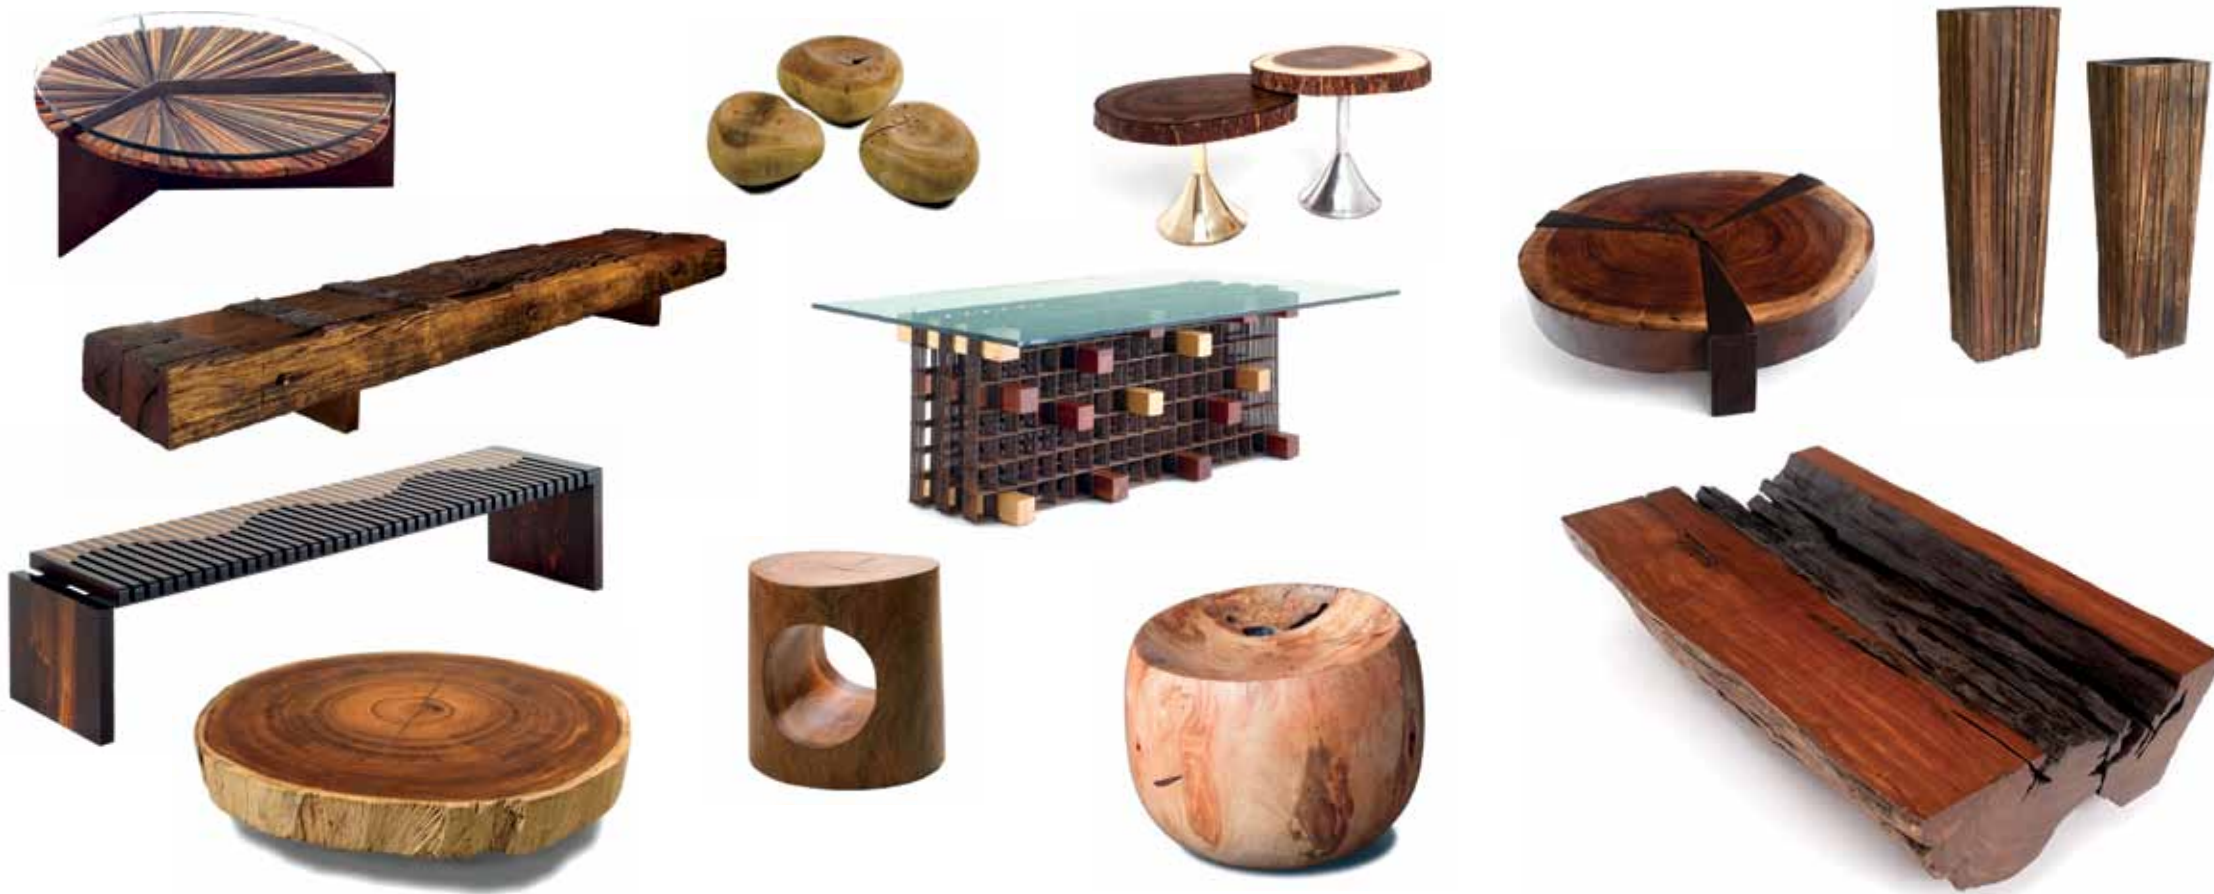

Rotsen Furniture

Headquarters: Miami, Florida

www.rotsenfurniture.com
sales@rotsenfurniture.com

For Inquiries:

Pilar Meza
pilar@rotsenfurniture.com
305.792.5233

All images and content © Rotsen Furniture.
No reproduction without permission.